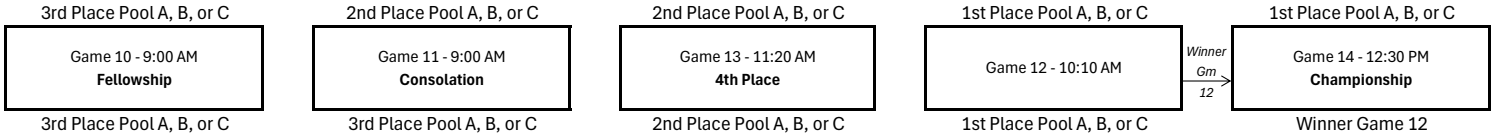

BUDDHIST CHURCH OF SACRAMENTO

Sacramento Betsuin's 50th Anniversary Invitational Basketball Tournament 2024

C BOYS GOLD DIVISION

Division Coordinator: Krissy Hirai
Gym Coordinators: Mark Amioka and George Galang

POOL A	Wins	Losses	Quarters Won			Free Throw Percentage
			1st Gm	2nd Gm	Total	
Stockton Shoguns						
CYS Swish Cheese						
SJUMC						

POOL B	Wins	Losses	Quarters Won			Free Throw Percentage
			1st Gm	2nd Gm	Total	
SBC						
JYO (Yoshimura)						
BCSF YAO						

POOL C	Wins	Losses	Quarters Won			Free Throw Percentage
			1st Gm	2nd Gm	Total	
CCC						
SACBC Hawks						
JYO (Urushima)						

Sunday Placement Games

Standings Determined By:

- Best won/loss record.
- Pool Play Tiebreakers: Seeding for Sunday play - only to be used in the event all 3 teams finish with records of 1 win and 1 loss (1-1)
 - Tiebreaker #1 - Total quarters won in first two games (not including any overtime).
 - Tiebreaker #2 - Head to Head: In the event that quarters won does not settle the tiebreaker, and two teams are still tied, the head-to-head result between the teams will determine the higher seeding.
 - Tiebreaker #3 - After the first game, every player shoots one free throw. The best team percentage will determine the higher seeding.
 - Tiebreaker #4 - Coin Flip.